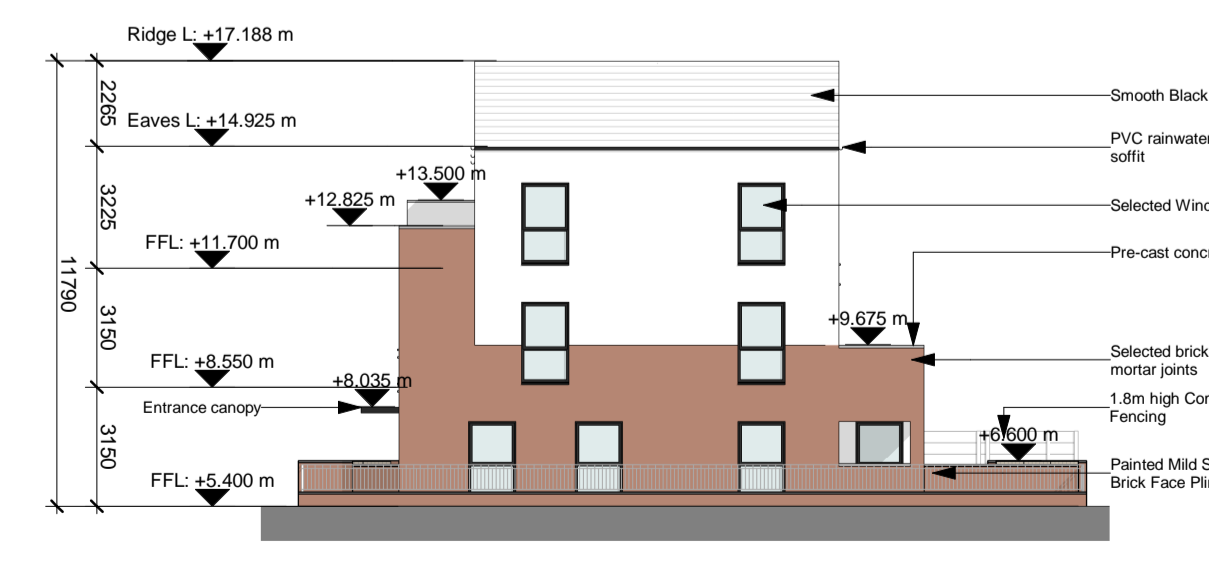

REV.	DATE	DESCRIPTION	DRWN	CHKD	APPRD
P01	06.06.22	Issue for 5th Stage 3 Submission	LC	MT	PCM

4 Duplex Block X Roof Plan
1 : 200

5 Duplex Block X North (Front) Elevation
1 : 200

6 Duplex Block X South (Rear) Elevation
1 : 200

7 Duplex Block X East (Side) Elevation
1 : 200

8 Duplex Block X West (Side) Elevation
1 : 200

1 Duplex Block X Ground Floor Plan
1 : 200

2 Duplex Block X First Floor Plan
1 : 200

3 Duplex Block X Second Floor Plan
1 : 200