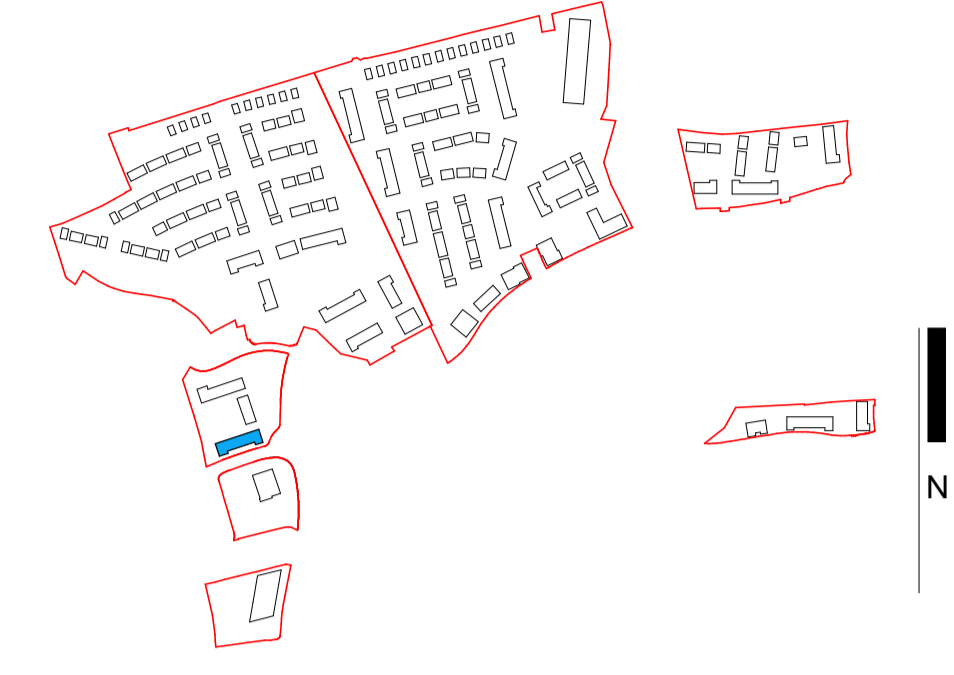

7 Duplex Block X East (Side) Elevation
1 : 200

8 Duplex Block X West (Side) Elevation
1 : 200

1 Duplex Block X Ground Floor Plan
1 : 200

2 Duplex Block X First Floor Plan
1 : 200

3 Duplex Block X Second Floor Plan
1 : 200

Refer to site layout plan for individual orientation, private back garden area and finish floor level.
 CHD-WIL-ZZ-ZZ-DR-A-0070
 CHD-WIL-ZZ-ZZ-DR-A-0071
 CHD-WIL-ZZ-ZZ-DR-A-0072
 CHD-WIL-ZZ-ZZ-DR-A-0073
 CHD-WIL-ZZ-ZZ-DR-A-0074
 CHD-WIL-ZZ-ZZ-DR-A-0075
 CHD-WIL-ZZ-ZZ-DR-A-0076