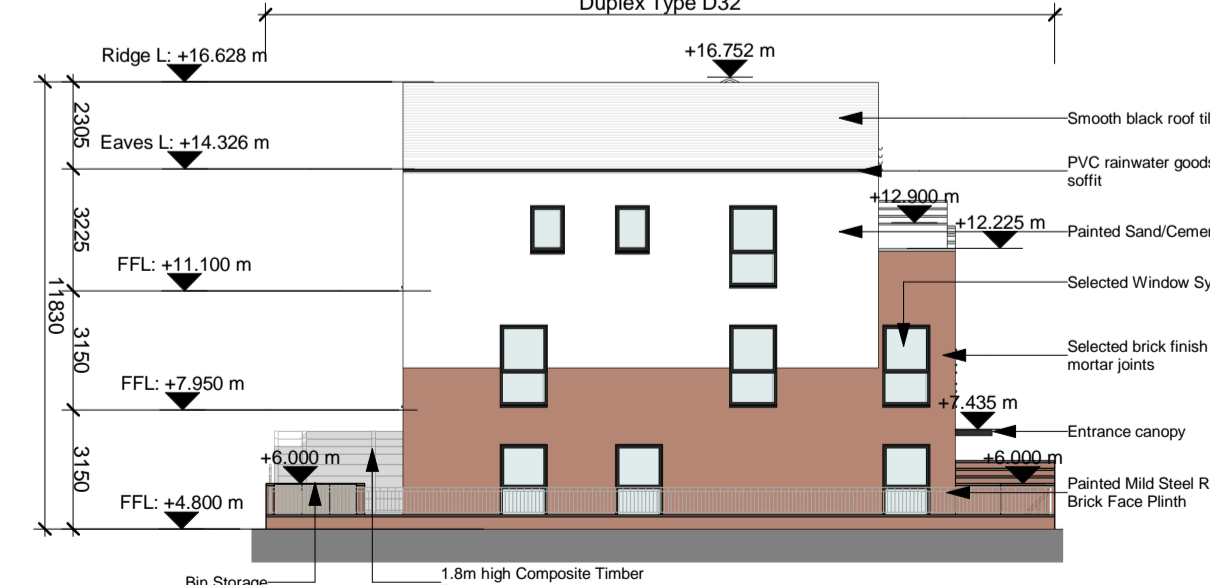

REV.	DATE	DESCRIPTION	DRWN	CHKD	APPRD
P01	06.06.22	Issue for 5th Stage 3 Submission	LC	MT	PCM

4 Duplex Block X Roof Plan
1 : 200

5 Duplex Block X North (Front) Elevation
1 : 200

6 Duplex Block X South (Rear) Elevation
1 : 200

7 Duplex Block X East (Side) Elevation
1 : 200

8 Duplex Block X West (Side) Elevation
1 : 200

1 Duplex Block X Ground Floor Plan
1 : 200

2 Duplex Block X First Floor Plan
1 : 200

3 Duplex Block X Second Floor Plan
1 : 200