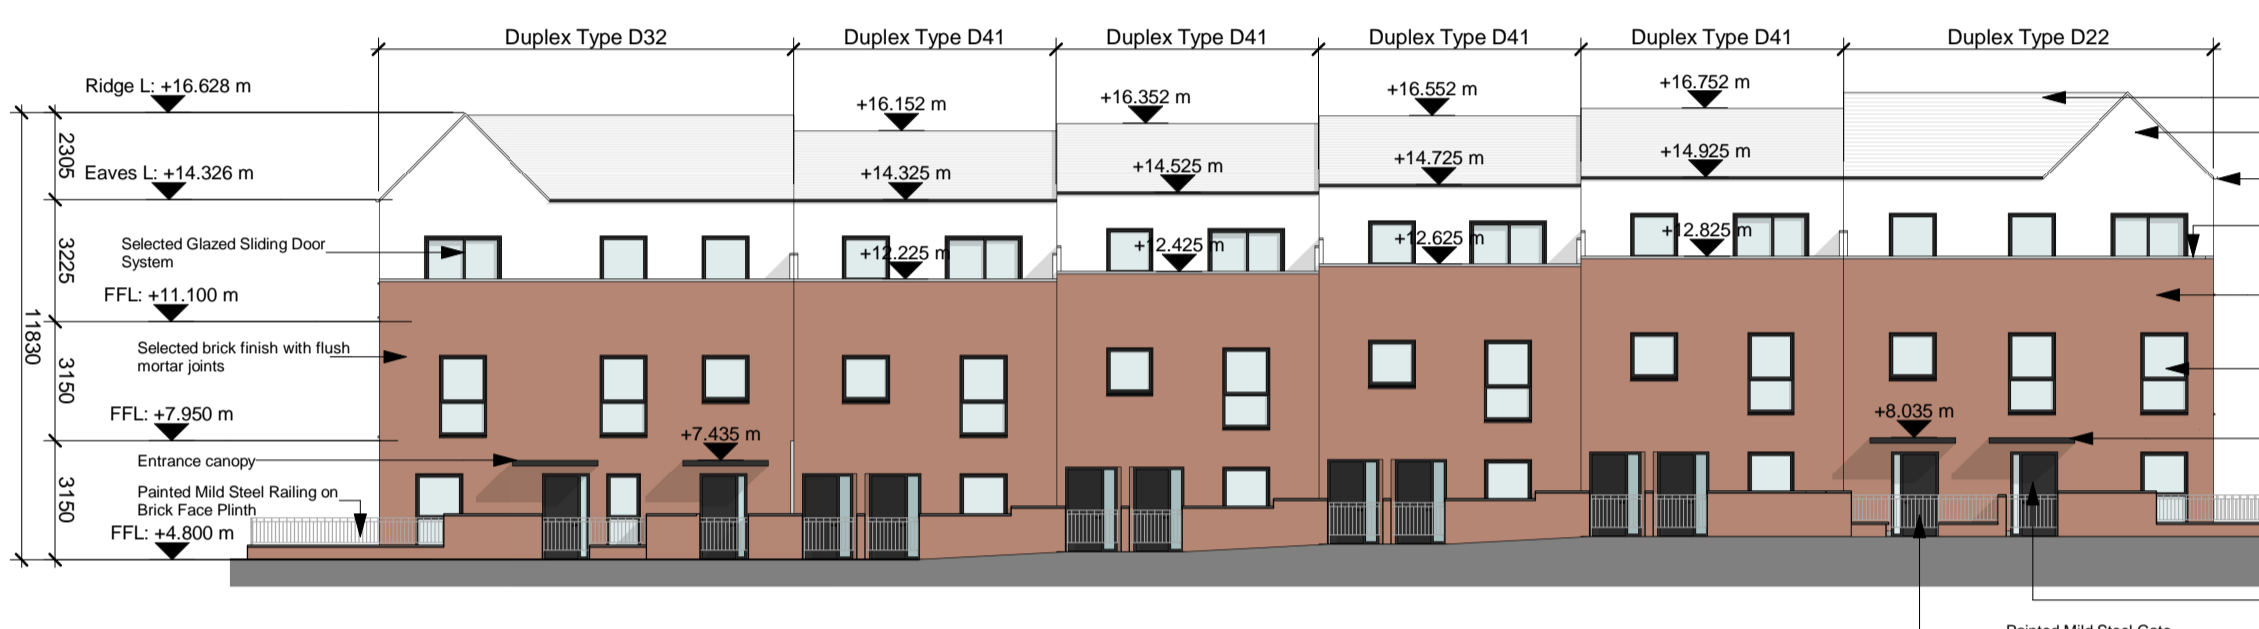

Duplex Block X
14 Units

NOTE: - DO NOT SCALE. USE FIGURED DIMENSIONS ONLY.
- THIS DRAWING IS TO BE READ IN CONJUNCTION WITH ALL RELEVANT SPECIFICATIONS AND DRAWINGS.
- ALL DIMENSIONS TO BE CHECKED ON SITE.
- IN THE EVENT OF ANY DISCREPANCIES BETWEEN DRAWINGS THE CONTRACTOR IS TO INFORM THE ARCHITECT IMMEDIATELY.

REV.	DATE	DESCRIPTION	DRWN	CHKD	APPRD
P01	06.06.22	Issue for 5th Stage 3 Submission	LC	MT	PCM

4 Duplex Block X Roof Plan
1 : 200

5 Duplex Block X North (Front) Elevation
1 : 200

6 Duplex Block X South (Rear) Elevation
1 : 200

7 Duplex Block X East (Side) Elevation
1 : 200

8 Duplex Block X West (Side) Elevation
1 : 200

1 Duplex Block X Ground Floor Plan
1 : 200

2 Duplex Block X First Floor Plan
1 : 200

3 Duplex Block X Second Floor Plan
1 : 200