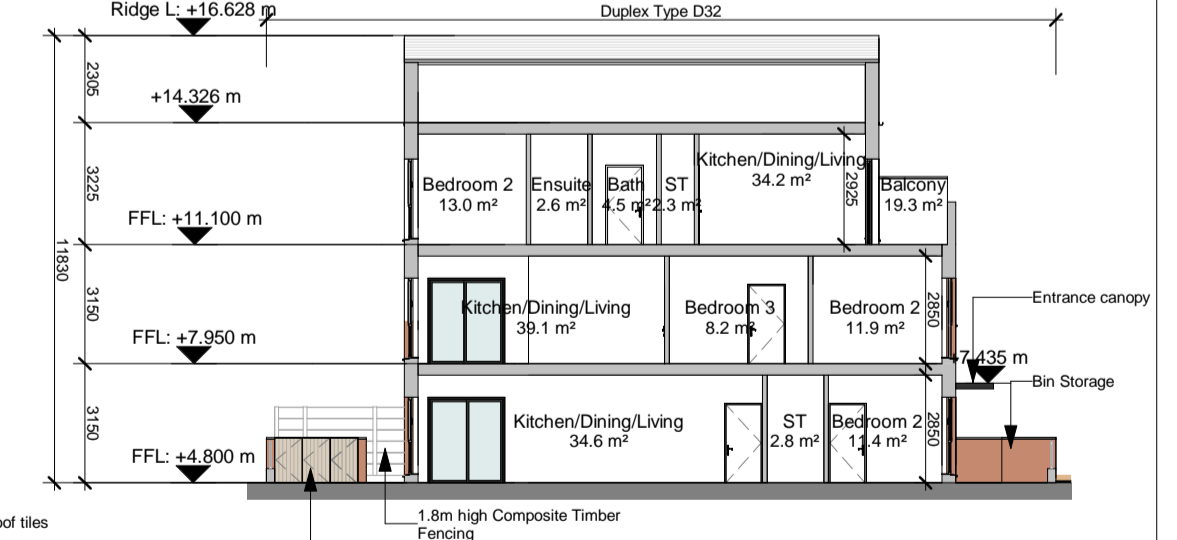

7 Duplex Block X East (Side) Elevation
1 : 200

8 Duplex Block X West (Side) Elevation
1 : 200

1 Duplex Block X Ground Floor Plan
1 : 200

2 Duplex Block X First Floor Plan
1 : 200

3 Duplex Block X Second Floor Plan
1 : 200

10 Key Plan
1 : 800

*Refer to Architects Design Statement for selected material & finishes on buildings

For further details on internal dimensions, room areas, external material, etc., refer to Duplex Apartment type drawings
 CHD-WIL-D21-ZZ-DR-A-0320
 CHD-WIL-D22-ZZ-DR-A-0321
 CHD-WIL-D31-ZZ-DR-A-0330
 CHD-WIL-D32-ZZ-DR-A-0331
 CHD-WIL-D41-ZZ-DR-A-0340
 CHD-WIL-D41-ZZ-DR-A-0341
 CHD-WIL-D41-ZZ-DR-A-0342

Refer to site layout plan for individual orientation, private back garden area and finish floor level.
 CHD-WIL-ZZ-ZZ-DR-A-0070
 CHD-WIL-ZZ-ZZ-DR-A-0071
 CHD-WIL-ZZ-ZZ-DR-A-0072
 CHD-WIL-ZZ-ZZ-DR-A-0073
 CHD-WIL-ZZ-ZZ-DR-A-0074
 CHD-WIL-ZZ-ZZ-DR-A-0075
 CHD-WIL-ZZ-ZZ-DR-A-0076