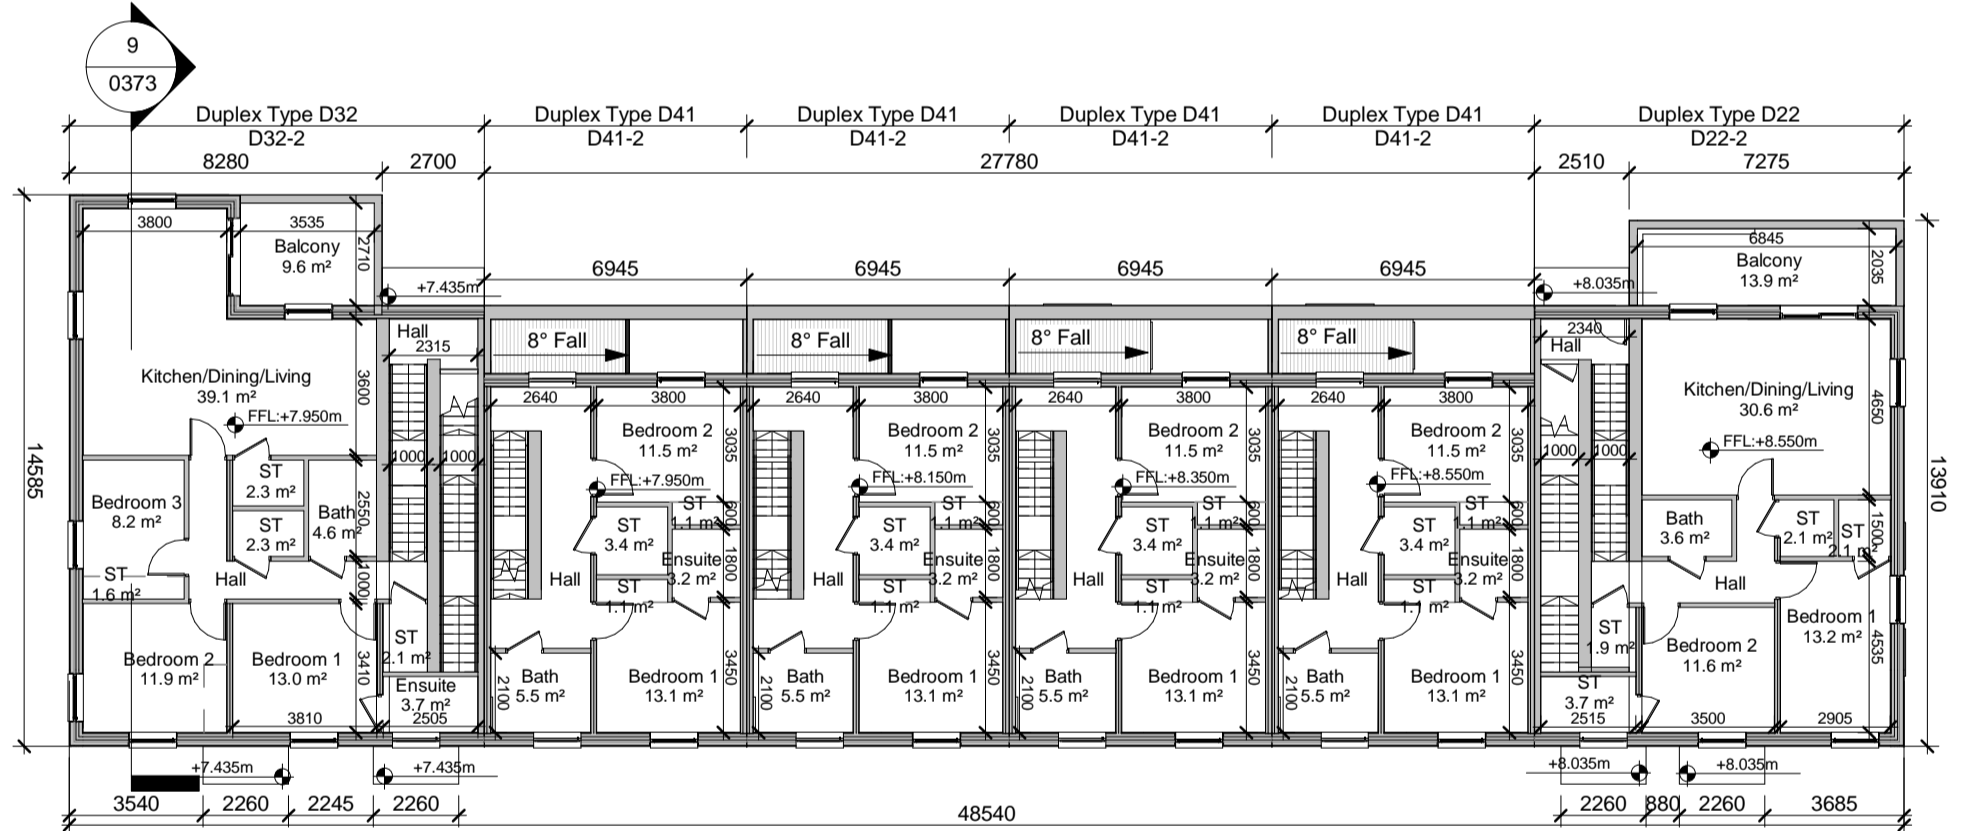

Duplex Block X
14 Units

NOTE: - DO NOT SCALE. USE FIGURED DIMENSIONS ONLY.
- THIS DRAWING IS TO BE READ IN CONJUNCTION WITH ALL RELEVANT SPECIFICATIONS AND DRAWINGS.
- ALL DIMENSIONS TO BE CHECKED ON SITE.
- IN THE EVENT OF ANY DISCREPANCIES BETWEEN DRAWINGS THE CONTRACTOR IS TO INFORM THE ARCHITECT IMMEDIATELY.

REV.	DATE	DESCRIPTION	DRWN	CHKD	APPRD
P01	06.06.22	Issue for 5th Stage 3 Submission	LC	MT	PCM

4 Duplex Block X Roof Plan
1 : 200

5 Duplex Block X North (Front) Elevation
1 : 200

6 Duplex Block X South (Rear) Elevation
1 : 200

7 Duplex Block X East (Side) Elevation
1 : 200

8 Duplex Block X West (Side) Elevation
1 : 200

1 Duplex Block X Ground Floor Plan
1 : 200

2 Duplex Block X First Floor Plan
1 : 200

3 Duplex Block X Second Floor Plan
1 : 200