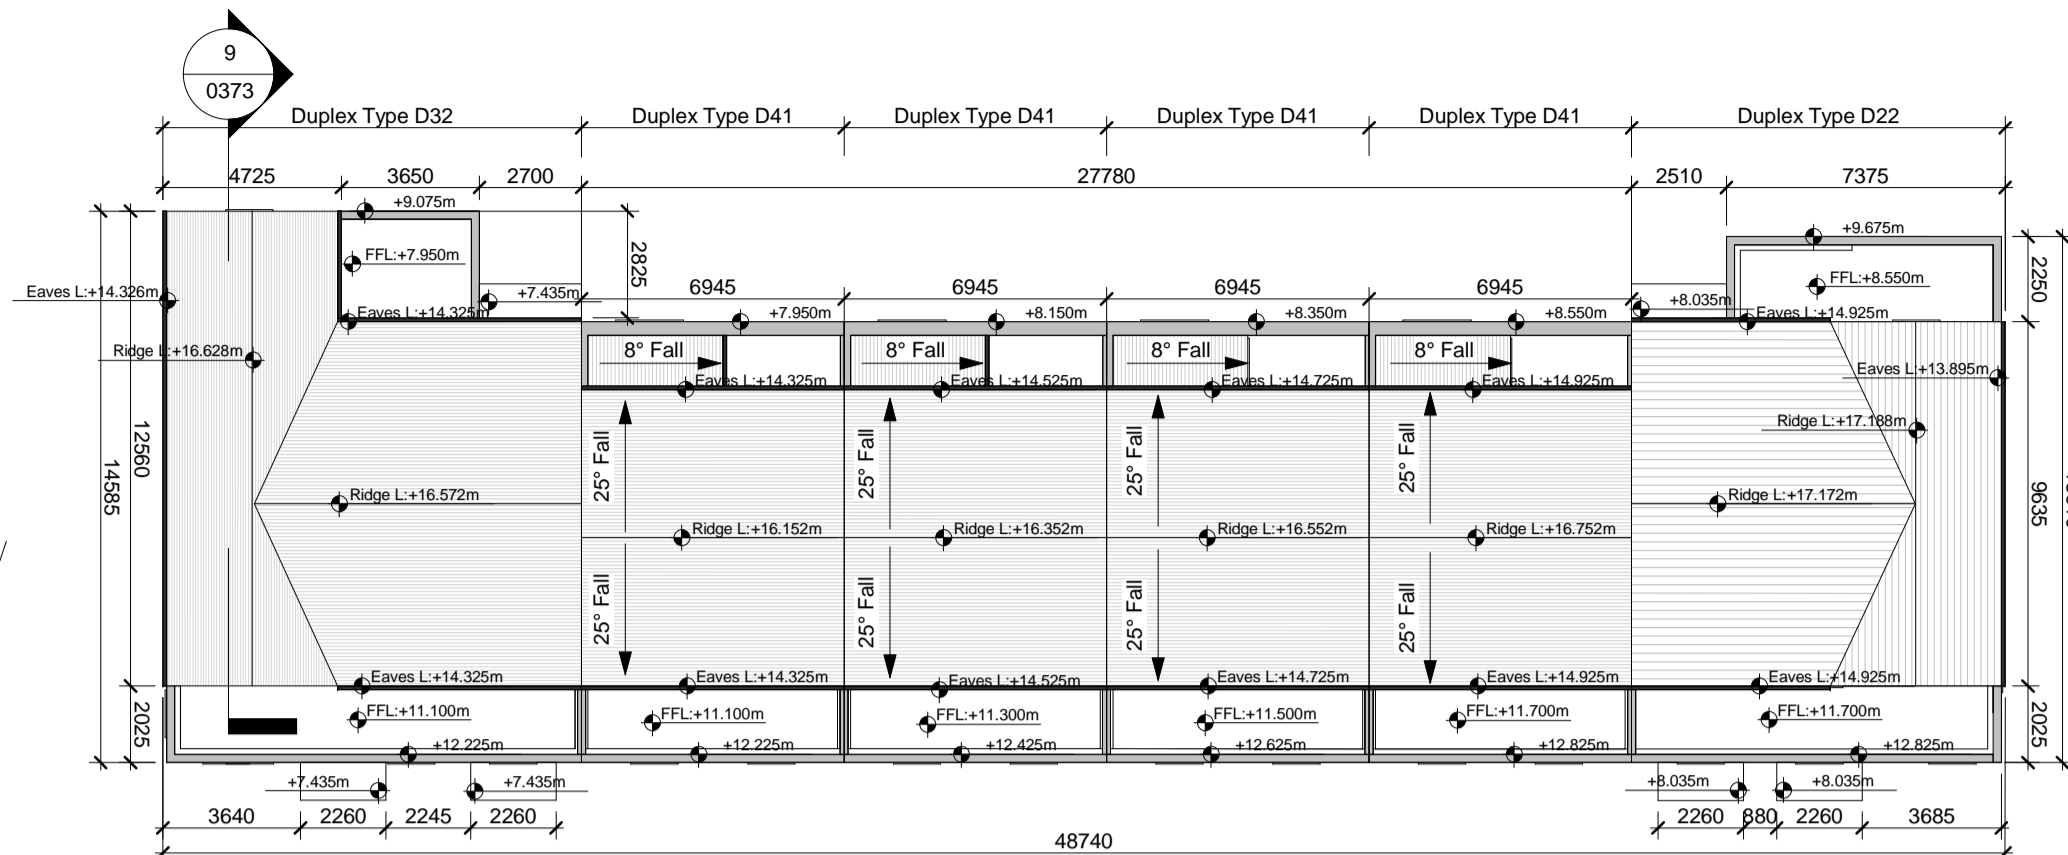

Duplex Block X
14 Units

NOTE: - DO NOT SCALE. USE FIGURED DIMENSIONS ONLY.
- THIS DRAWING IS TO BE READ IN CONJUNCTION WITH ALL RELEVANT SPECIFICATIONS AND DRAWINGS.
- ALL DIMENSIONS TO BE CHECKED ON SITE.
- IN THE EVENT OF ANY DISCREPANCIES BETWEEN DRAWINGS THE CONTRACTOR IS TO INFORM THE ARCHITECT IMMEDIATELY.

REV.	DATE	DESCRIPTION	DRWN	CHKD	APPRD
P01	06.06.22	Issue for 5th Stage 3 Submission	LC	MT	PCM

4 Duplex Block X Roof Plan
1 : 200

5 Duplex Block X North (Front) Elevation
1 : 200

6 Duplex Block X South (Rear) Elevation
1 : 200

7 Duplex Block X East (Side) Elevation
1 : 200

8 Duplex Block X West (Side) Elevation
1 : 200

1 Duplex Block X Ground Floor Plan
1 : 200

2 Duplex Block X First Floor Plan
1 : 200

3 Duplex Block X Second Floor Plan
1 : 200

Project Name	Drawn	Checked	Scale
Residential Development at Carrigrohilly, Co Cork	S01	P01	218

Duplex Block X - GA Drawing

© COPYRIGHT This drawing or design may not be reproduced without permission.