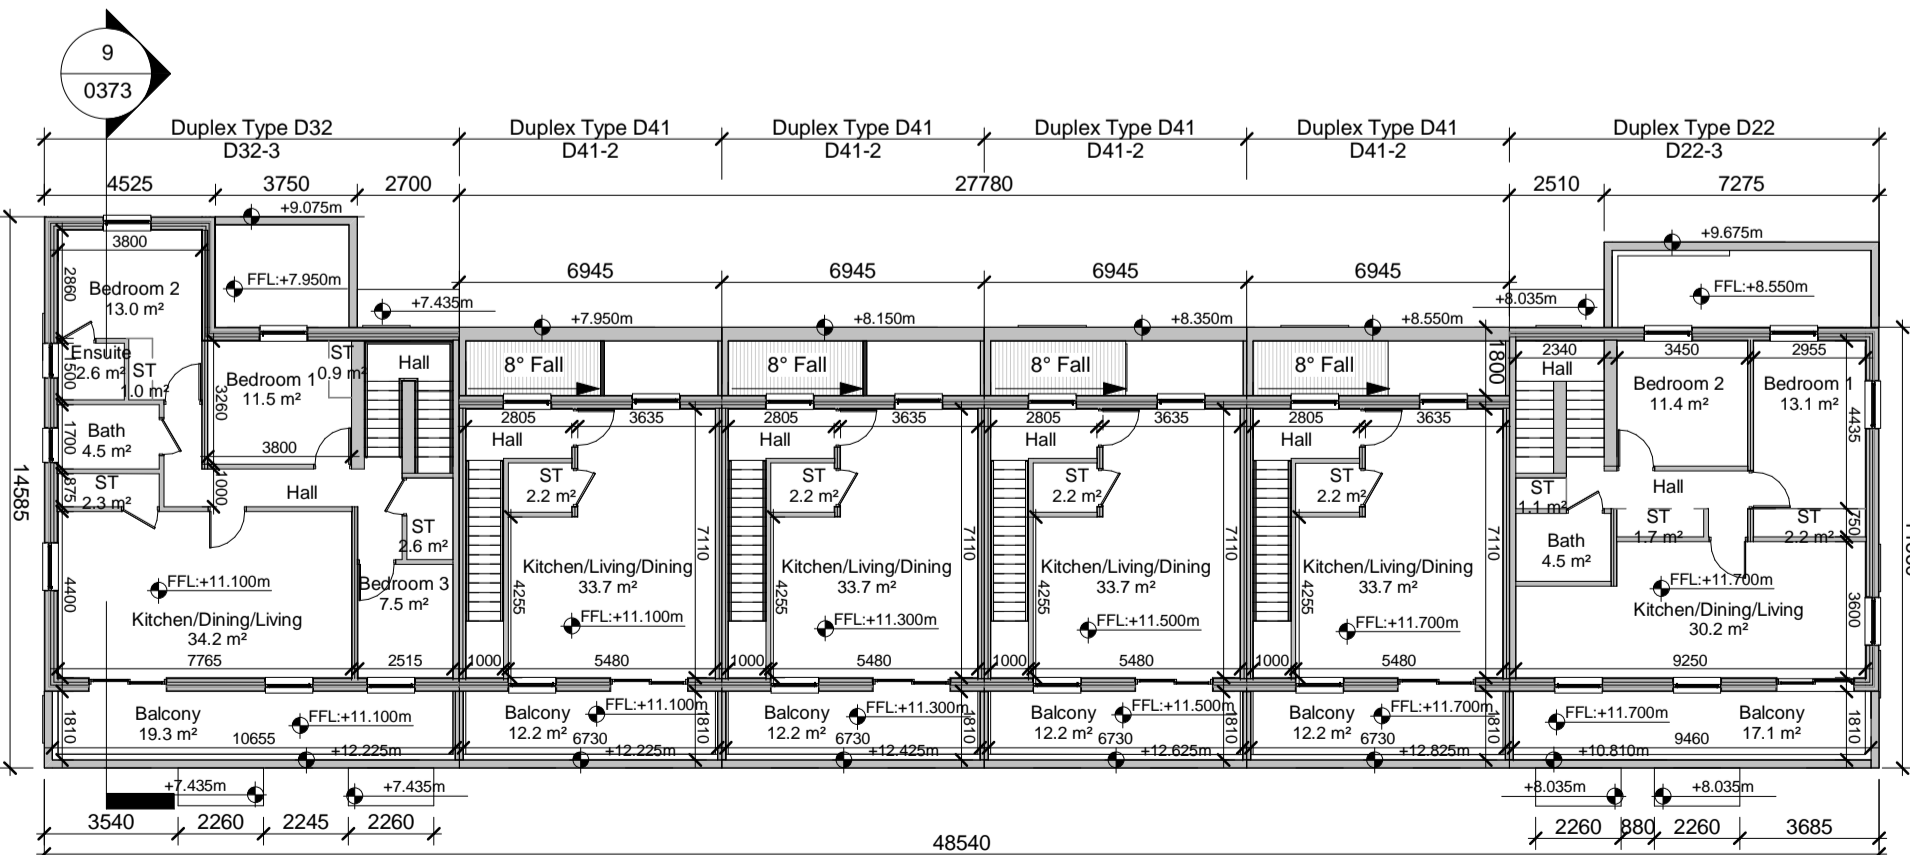

7 Duplex Block X East (Side) Elevation
1 : 200

8 Duplex Block X West (Side) Elevation
1 : 200

1 Duplex Block X Ground Floor Plan
1 : 200

2 Duplex Block X First Floor Plan
1 : 200

3 Duplex Block X Second Floor Plan
1 : 200

10 Key Plan
1 : 800

*Refer to Architects Design Statement for selected material & finishes on buildings

For further details on internal dimensions, room areas, external material, etc., refer to Duplex Apartment type drawings
 CHD-WIL-D21-ZZ-DR-A-0320
 CHD-WIL-D22-ZZ-DR-A-0321
 CHD-WIL-D31-ZZ-DR-A-0330
 CHD-WIL-D32-ZZ-DR-A-0331
 CHD-WIL-D41-ZZ-DR-A-0340
 CHD-WIL-D41-ZZ-DR-A-0341
 CHD-WIL-D41-ZZ-DR-A-0342

Refer to site layout plan for individual orientation, private back garden area and finish floor level.
 CHD-WIL-ZZ-ZZ-DR-A-0070
 CHD-WIL-ZZ-ZZ-DR-A-0071
 CHD-WIL-ZZ-ZZ-DR-A-0072
 CHD-WIL-ZZ-ZZ-DR-A-0073
 CHD-WIL-ZZ-ZZ-DR-A-0074
 CHD-WIL-ZZ-ZZ-DR-A-0075
 CHD-WIL-ZZ-ZZ-DR-A-0076