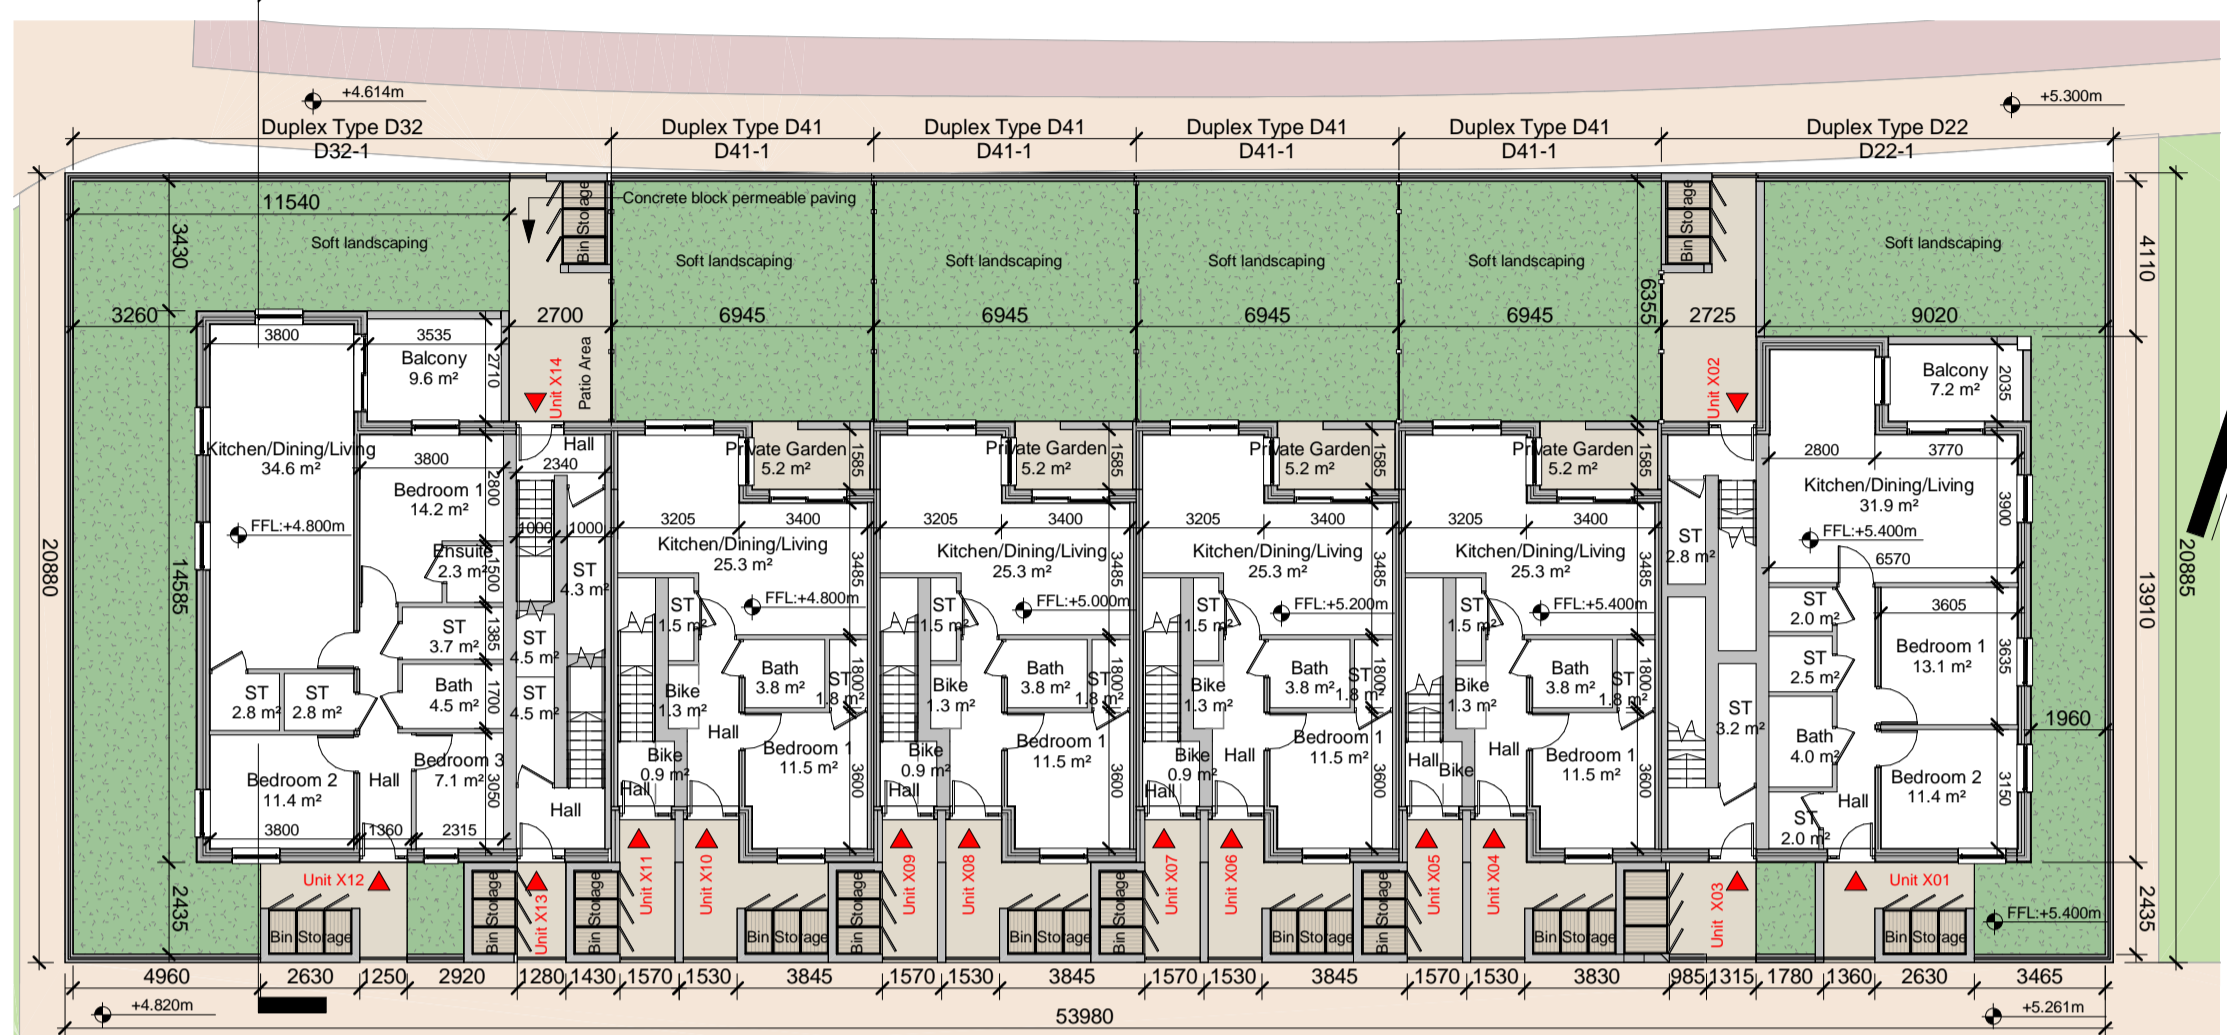

Duplex Block X
14 Units

NOTE: - DO NOT SCALE. USE FIGURED DIMENSIONS ONLY.
- THIS DRAWING IS TO BE READ IN CONJUNCTION WITH ALL RELEVANT SPECIFICATIONS AND DRAWINGS.
- ALL DIMENSIONS TO BE CHECKED ON SITE.
- IN THE EVENT OF ANY DISCREPANCIES BETWEEN DRAWINGS THE CONTRACTOR IS TO INFORM THE ARCHITECT IMMEDIATELY.

REV.	DATE	DESCRIPTION	DRWN	CHKD	APPRD
P01	06.06.22	Issue for 5th Stage 3 Submission	LC	MT	PCM

4 Duplex Block X Roof Plan
1 : 200

5 Duplex Block X North (Front) Elevation
1 : 200

6 Duplex Block X South (Rear) Elevation
1 : 200

7 Duplex Block X East (Side) Elevation
1 : 200

8 Duplex Block X West (Side) Elevation
1 : 200

1 Duplex Block X Ground Floor Plan
1 : 200

2 Duplex Block X First Floor Plan
1 : 200

3 Duplex Block X Second Floor Plan
1 : 200

Refer to site layout plan for individual orientation, private back garden area and finish floor level.
 CHD-WIL-ZZ-ZZ-DR-A-0070
 CHD-WIL-ZZ-ZZ-DR-A-0071
 CHD-WIL-ZZ-ZZ-DR-A-0072
 CHD-WIL-ZZ-ZZ-DR-A-0073
 CHD-WIL-ZZ-ZZ-DR-A-0074
 CHD-WIL-ZZ-ZZ-DR-A-0075
 CHD-WIL-ZZ-ZZ-DR-A-0076