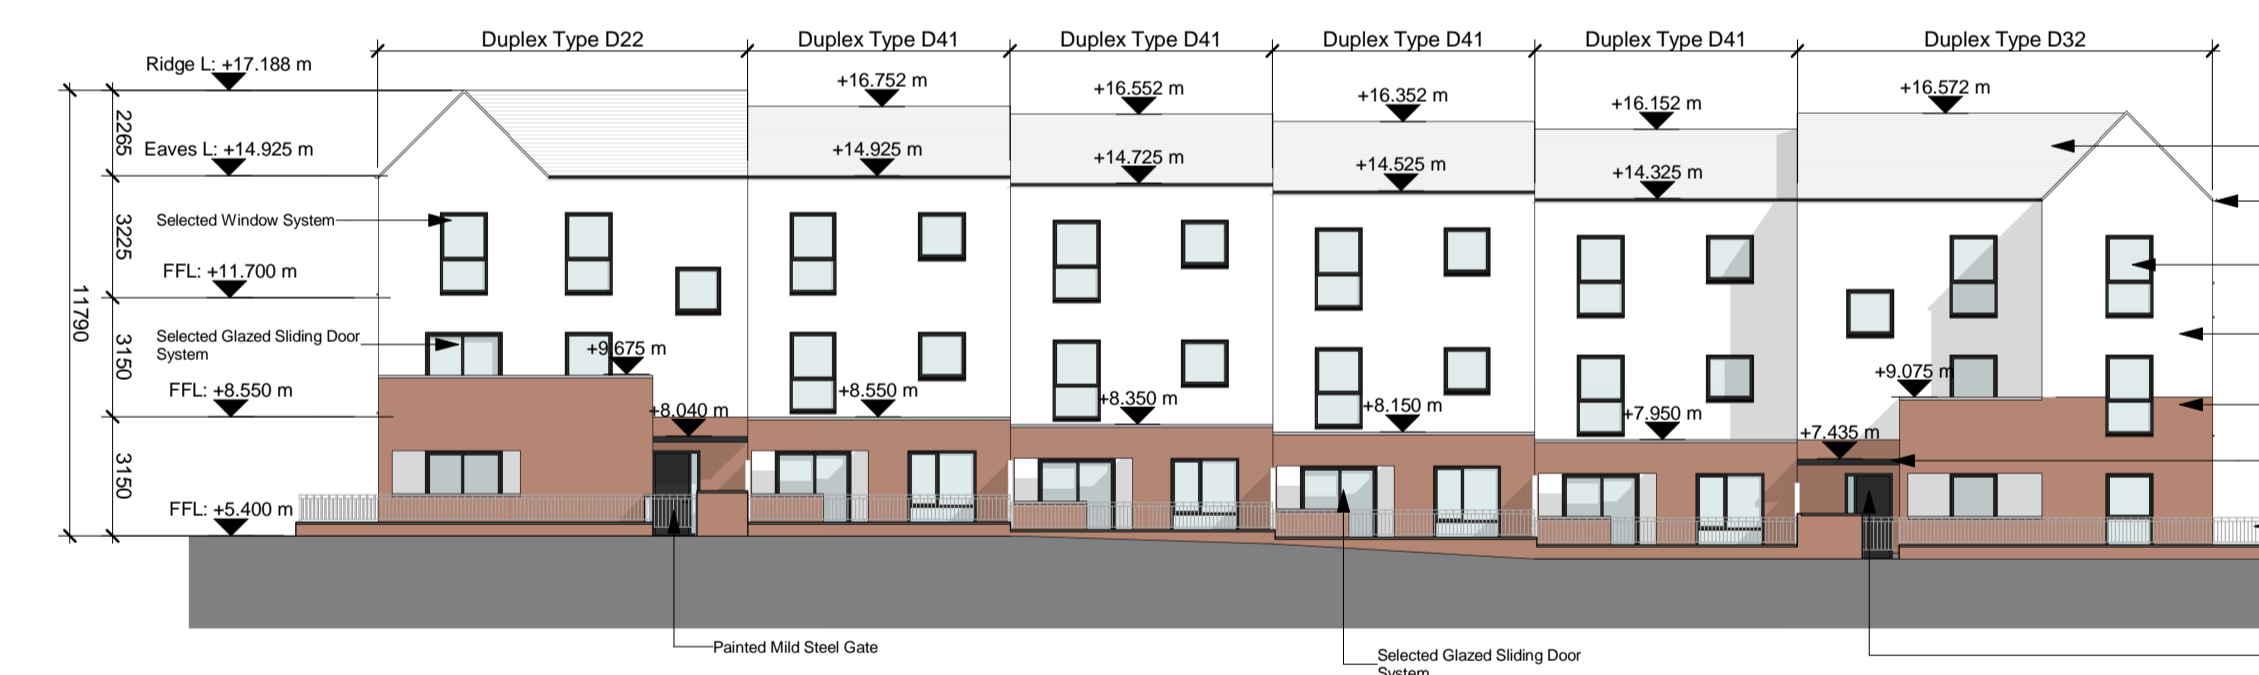

Duplex Block X
14 Units

NOTE: - DO NOT SCALE. USE FIGURED DIMENSIONS ONLY.
- THIS DRAWING IS TO BE READ IN CONJUNCTION WITH ALL RELEVANT SPECIFICATIONS AND DRAWINGS.
- ALL DIMENSIONS TO BE CHECKED ON SITE.
- IN THE EVENT OF ANY DISCREPANCIES BETWEEN DRAWINGS THE CONTRACTOR IS TO INFORM THE ARCHITECT IMMEDIATELY.

REV.	DATE	DESCRIPTION	DRWN	CHKD	APPRD
P01	06.06.22	Issue for 5th Stage 3 Submission	LC	MT	PCM

4 Duplex Block X Roof Plan
1 : 200

5 Duplex Block X North (Front) Elevation
1 : 200

6 Duplex Block X South (Rear) Elevation
1 : 200

7 Duplex Block X East (Side) Elevation
1 : 200

8 Duplex Block X West (Side) Elevation
1 : 200

1 Duplex Block X Ground Floor Plan
1 : 200

2 Duplex Block X First Floor Plan
1 : 200

3 Duplex Block X Second Floor Plan
1 : 200

Refer to site layout plan for individual orientation, private back garden area and finish floor level.
 CHD-WIL-ZZ-ZZ-DR-A-0070
 CHD-WIL-ZZ-ZZ-DR-A-0071
 CHD-WIL-ZZ-ZZ-DR-A-0072
 CHD-WIL-ZZ-ZZ-DR-A-0073
 CHD-WIL-ZZ-ZZ-DR-A-0074
 CHD-WIL-ZZ-ZZ-DR-A-0075
 CHD-WIL-ZZ-ZZ-DR-A-0076